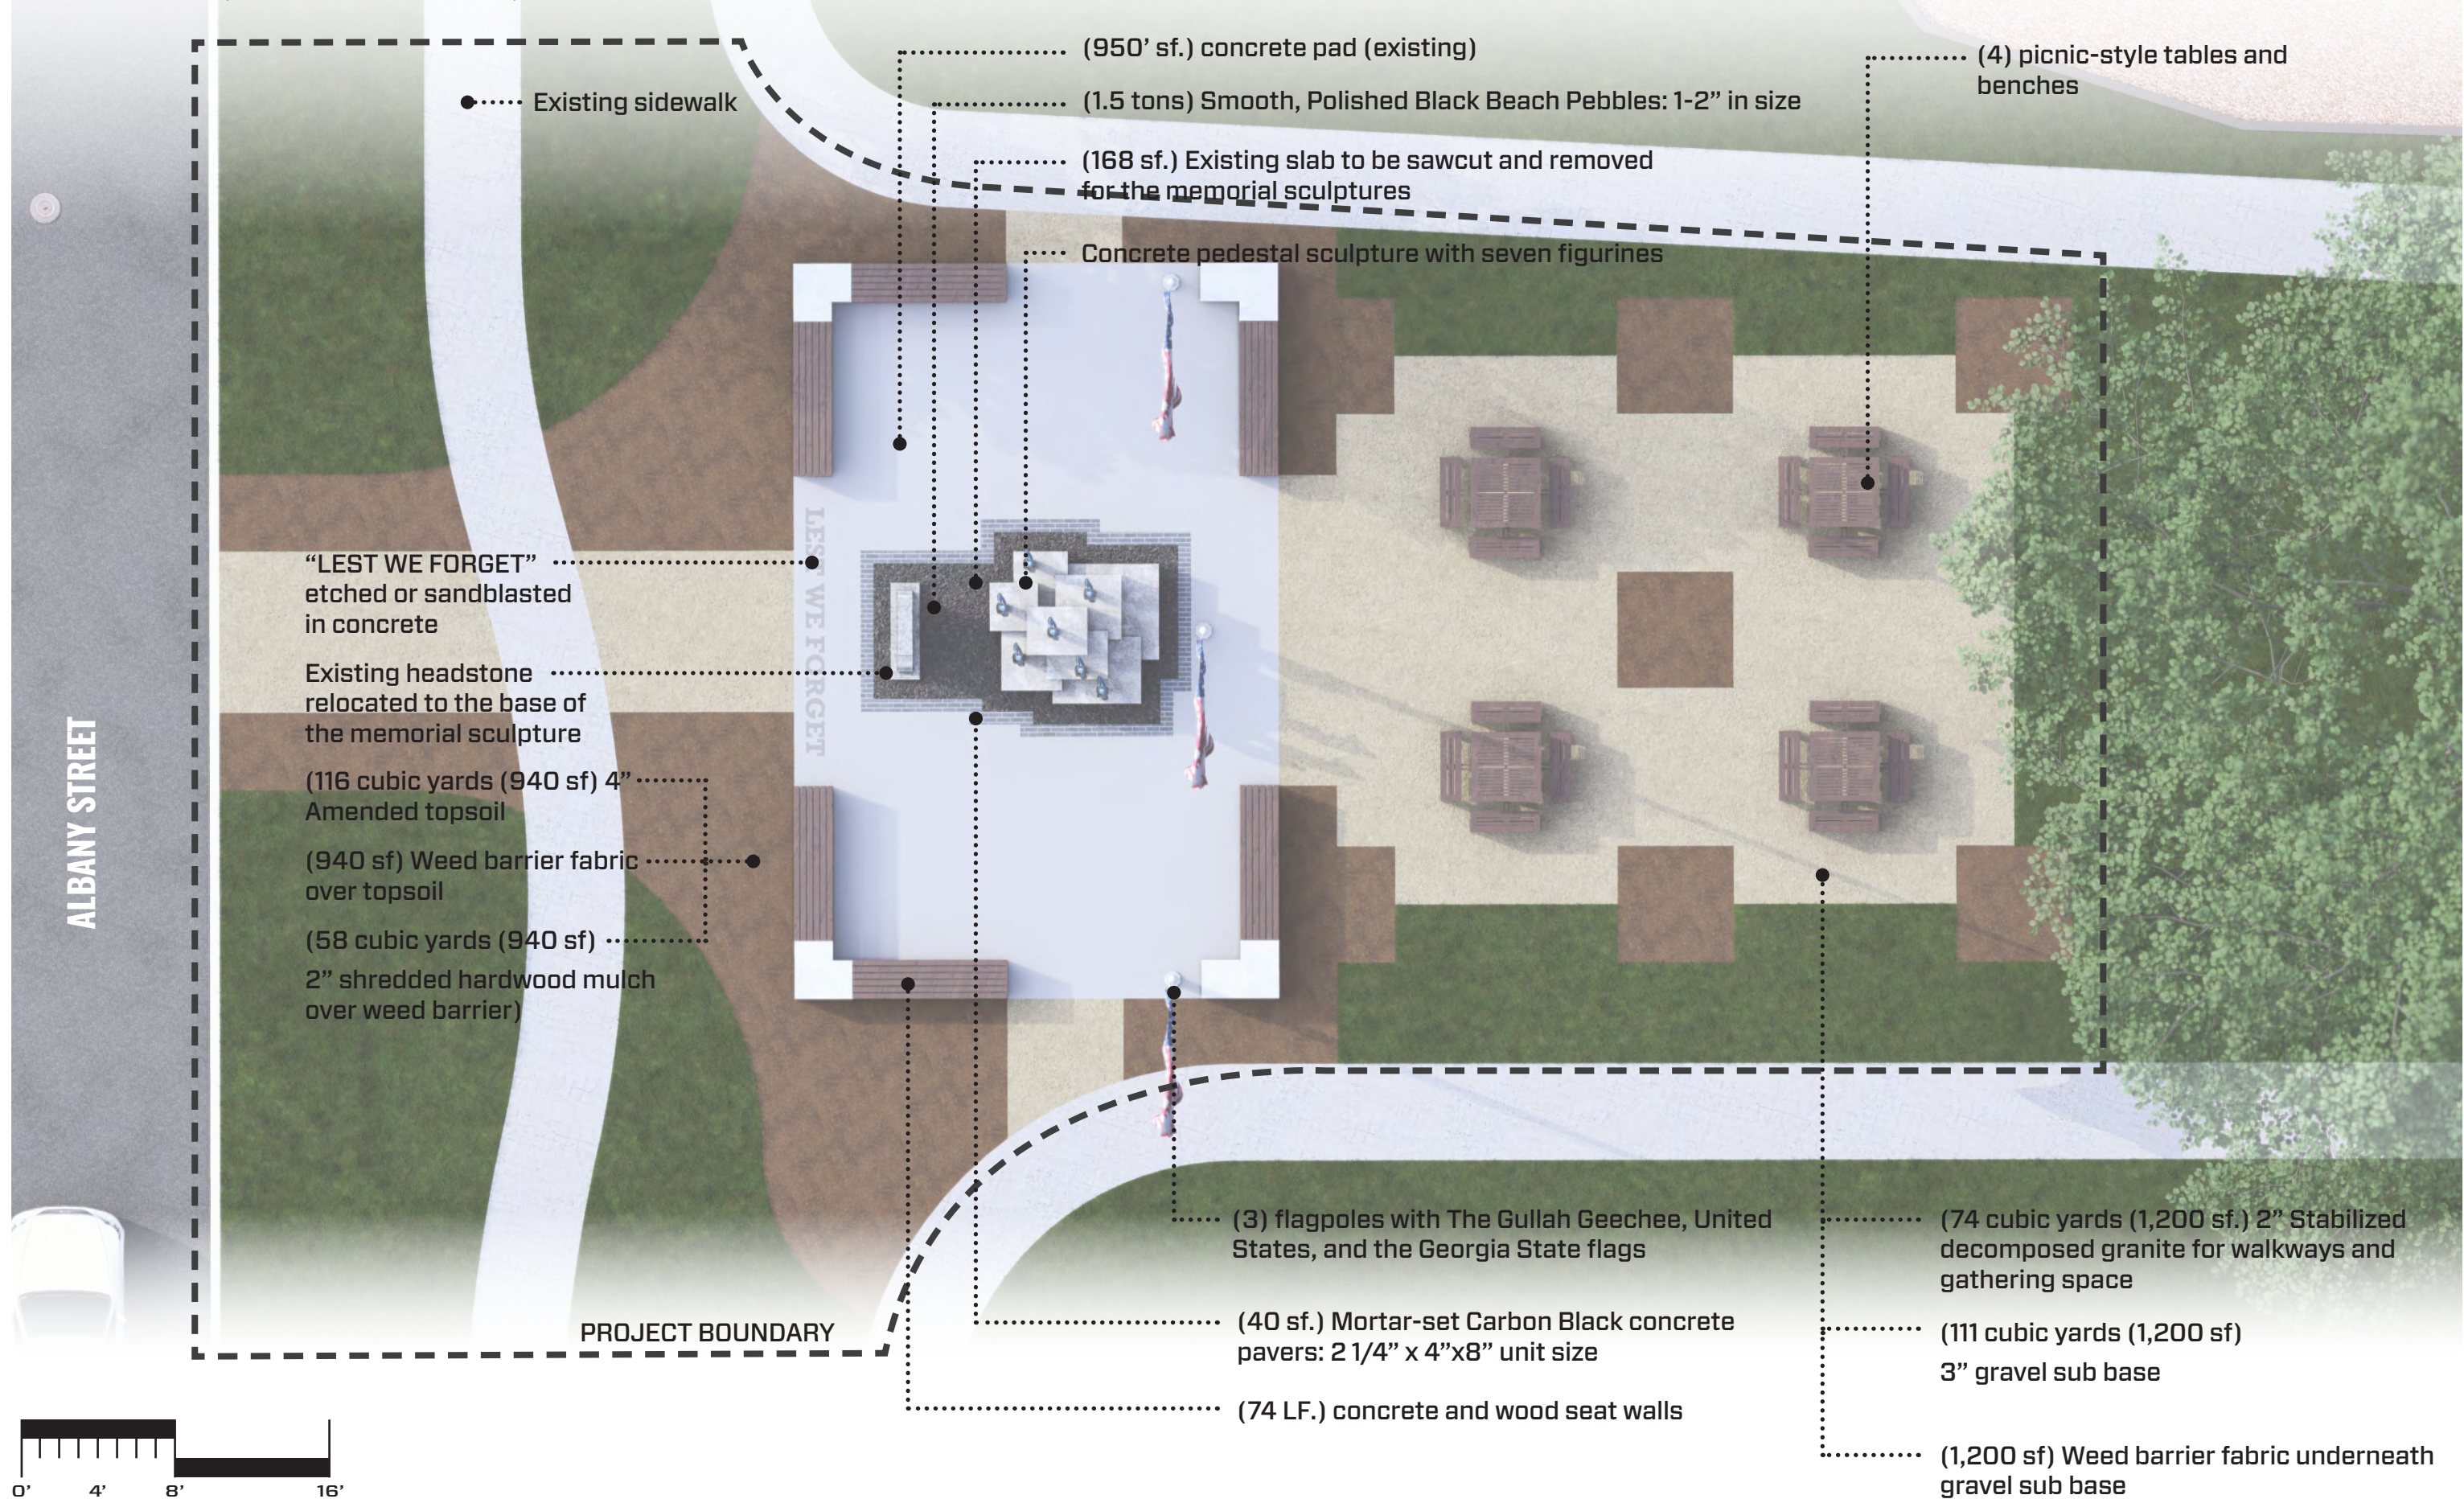

FLATWORK, FURNISHINGS, SPECIAL FEATURES